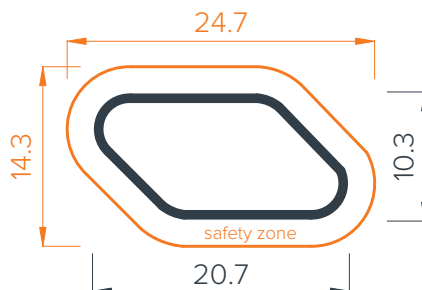

Track Layout

Assembled Dimensions

Pricing (+gst)

SPEED RING

rideable length 36m

\$73,000
grey

TRISTAR

rideable length 46m

\$86,300
grey

BOOMERANG

rideable length 42m

\$89,100
grey

QUADRAGON

rideable length 48m

\$89,400
grey

WORLD CUP

rideable length 65m

\$119,400
grey

ADVANCED

rideable length 79m

\$147,000
grey

SIDEWINDER

rideable length 94m

\$171,700
grey

INFINITY LOOP

rideable length 94m

\$155,000
grey

SPEEDSTAR

rideable length 99m

\$164,000
grey

GRAND PRIX

rideable length 104m