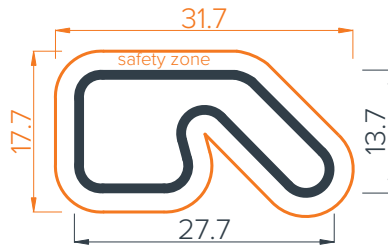

rideable length 65m

\$119,400
grey

ADVANCED

rideable length 79m

\$147,000
grey

SIDEWINDER

rideable length 94m

\$171,700
grey

INFINITY LOOP

rideable length 94m

\$155,000
grey

SPEEDSTAR

rideable length 99m

\$164,000
grey

GRAND PRIX

rideable length 104m