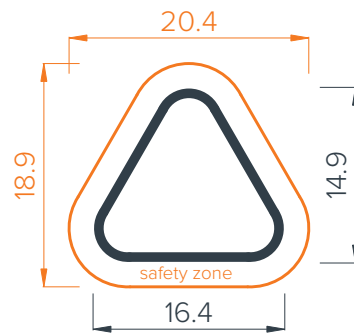

Track Layout

Assembled Dimensions

Pricing (+gst)

SPEED RING

rideable length 36m

\$73,000
grey

TRISTAR

rideable length 46m

INFINITY LOOP

rideable length 94m

\$155,000
grey

SPEEDSTAR

rideable length 99m

\$164,000
grey

GRAND PRIX

rideable length 104m