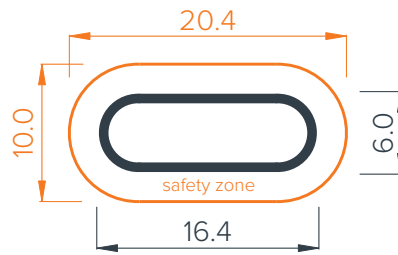

Track Layout

Assembled Dimensions

Pricing (+gst)

SPEED RING

rideable length 36m

\$73,000
grey

TRISTAR

rideable length 46m

\$86,300
grey

BOOMERANG

rideable length 42m

\$89,100
grey

QUADRAGON

rideable length 48m

\$89,400
grey

WORLD CUP

INFINITY LOOP

rideable length 94m

\$155,000
grey

SPEEDSTAR

rideable length 99m

\$164,000
grey

GRAND PRIX

rideable length 104m