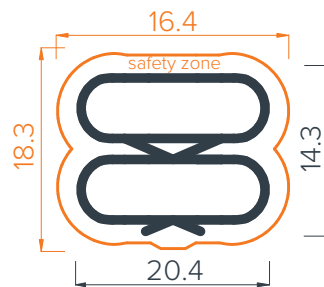

INFINITY LOOP

rideable length 94m

\$155,000
grey

SPEEDSTAR

rideable length 99m

\$164,000
grey

GRAND PRIX

rideable length 104m