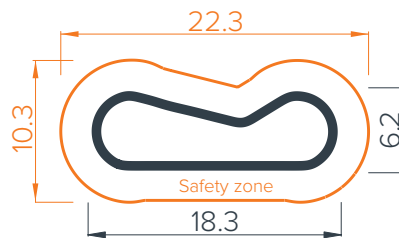

Track Layout

Assembled Dimensions

Pricing (+gst)

SPEED RING

rideable length 36m

\$73,000
grey

TRISTAR

rideable length 46m

\$86,300
grey

BOOMERANG

rideable length 42m

\$89,100
grey

QUADRAGON

rideable length 48m

\$89,400
grey

WORLD CUP

INFINITY LOOP

rideable length 94m

\$155,000
grey

SPEEDSTAR

rideable length 99m

\$164,000
grey

GRAND PRIX

rideable length 104m