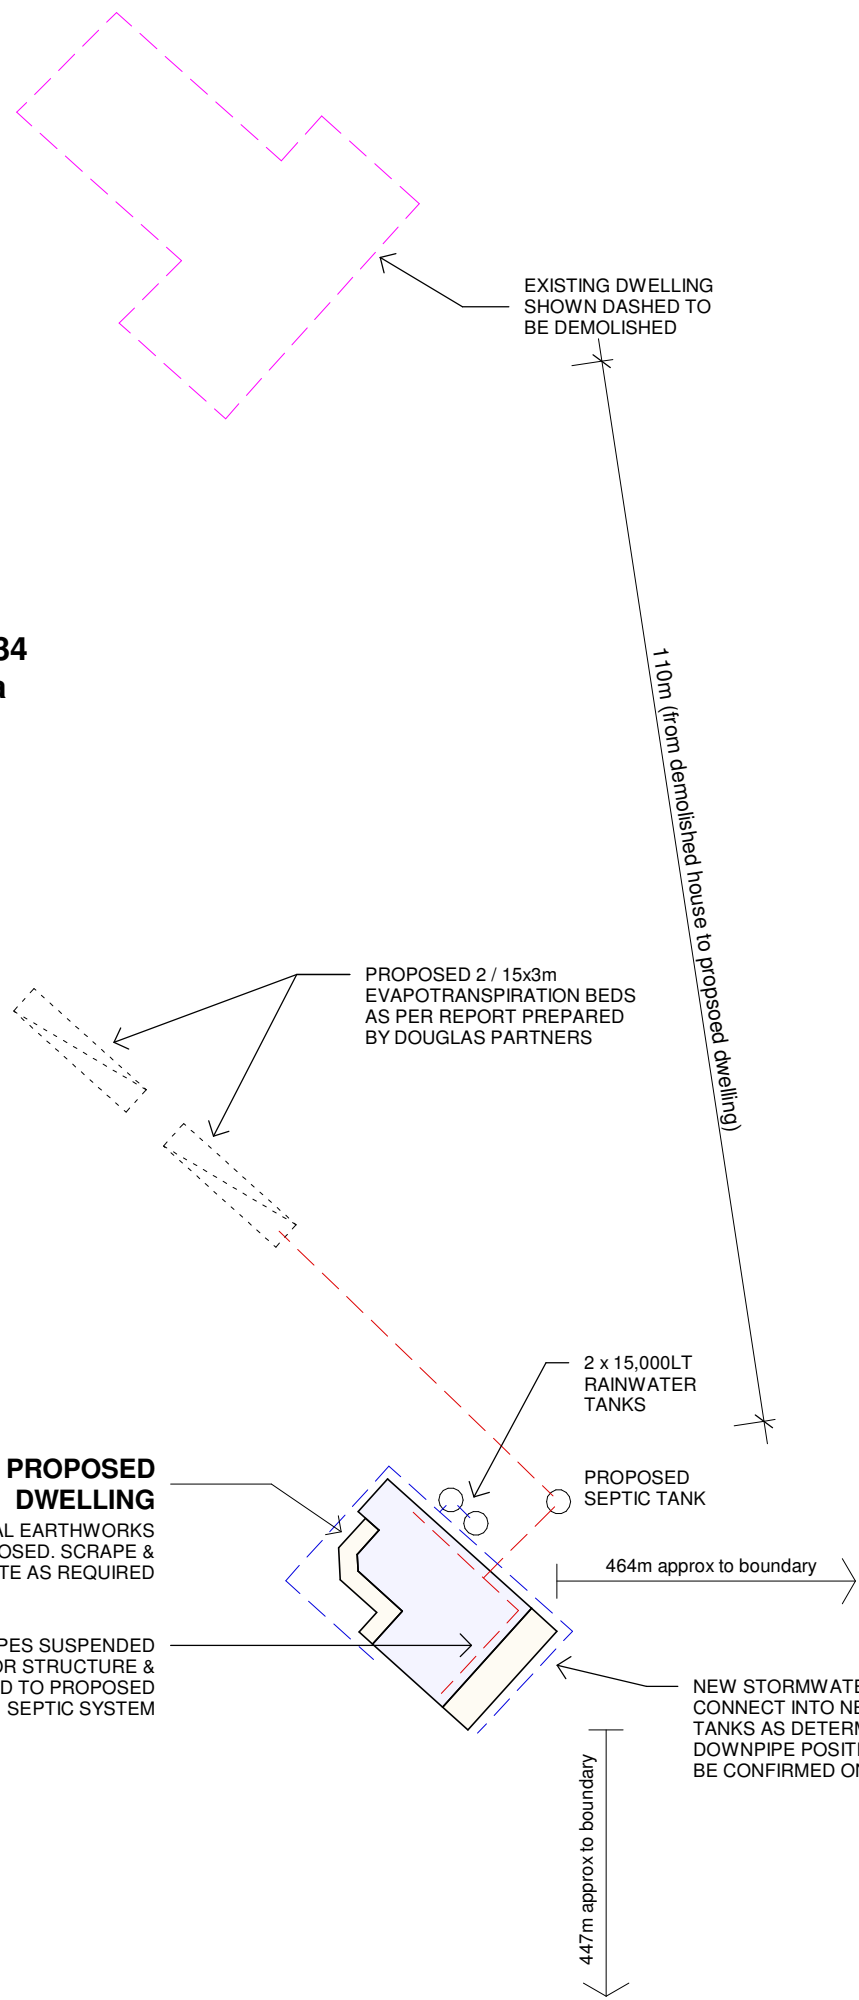

COLOURS USED FOR
PRESENTATION ONLY

SITE PLAN

1:9000

AMENDMENTS

No	DATE	DRAWN	REVISION

SHEET A3

Drawn By C.K.

Checked By C.K.

**TRANSPORTABLE DWELLING
FOR: WILLOWAY FARMING
AT: 1963 OPAL MINERS WAY,
WILCANNIA NSW 2836**

Sheet **A01**

Date 19-02-24

24-11

COLOURS USED FOR
PRESENTATION ONLY

LOT 7
DP 757434
257.3ha

DETAILED SITE PLAN

1:750

Sheet A02		Date 19-02-24		24-11	
TRANSPORTABLE DWELLING FOR: WILLOWAY FARMING AT: 1963 OPAL MINERS WAY, WILCANNIA NSW 2836					
SHEET A3		Drawn By C.K.		Checked By C.K.	
AMENDMENTS		No	DATE		DRAWN