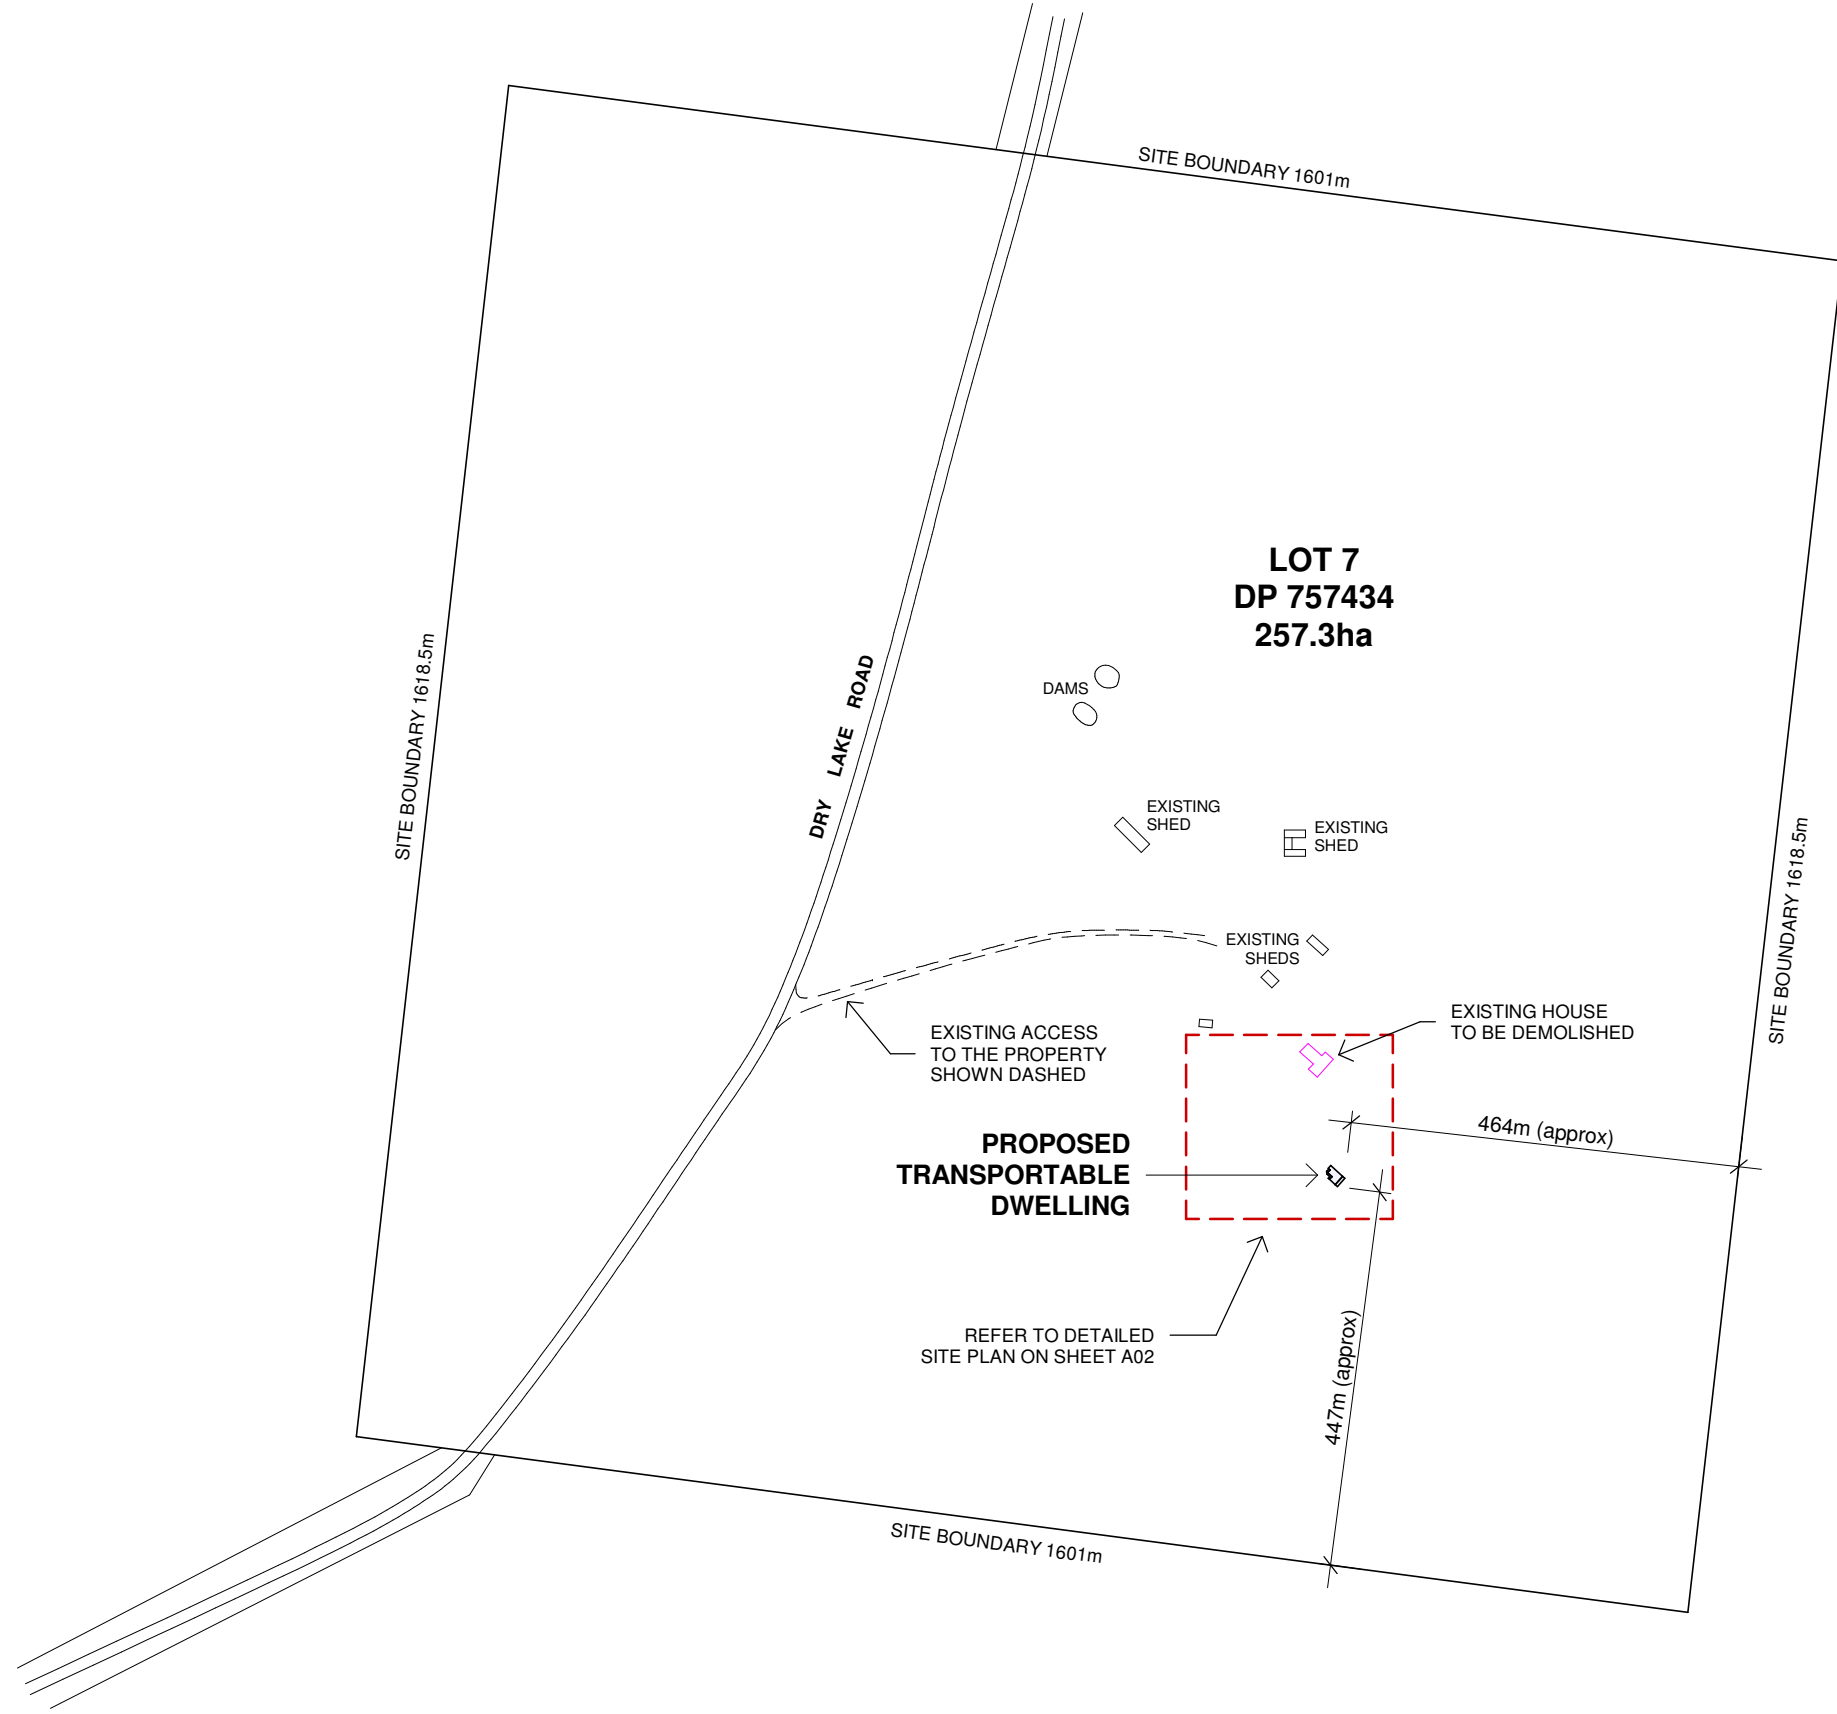

COLOURS USED FOR
PRESENTATION ONLY

SITE PLAN

1:9000

AMENDMENTS

No	DATE	DRAWN	REVISION

SHEET A3

Drawn By C.K.

Checked By C.K.

**TRANSPORTABLE DWELLING
FOR: WILLOWAY FARMING
AT: 1963 OPAL MINERS WAY,
WILCANNIA NSW 2836**

Sheet **A01**

Date 19-02-24

24-11